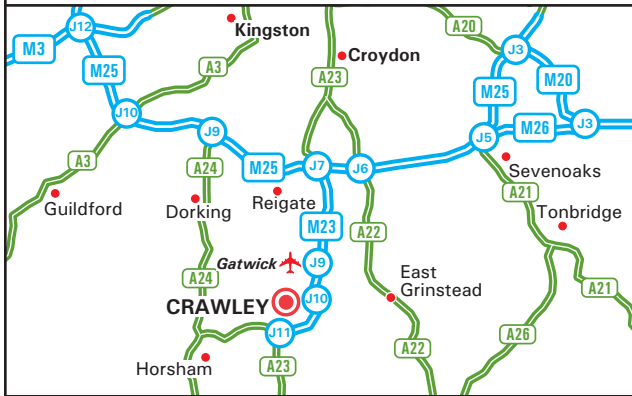

#### From M25

- Leave the motorway at J7 (signed Gatwick, Crawley & M23).
- Join the M23 southbound and follow directions below.

#### From M23

- Leave the motorway at J10 (signed Crawley, East Grinstead & A264).
- At the roundabout at the top of the slip road, take the third exit (signed Crawley and A2011) onto Crawley Avenue.
- At the next roundabout (next to the Ramada Plaza Hotel), turn right onto Gatwick Road (signed Manor Royal).
- At the next roundabout, turn left onto Manor Royal.
- The Manor is located on the left hand side of the road.

#### By Train

- Our offices are approximately 5 minutes by taxi from both Gatwick Airport and Three Bridges stations.
- The Gatwick Express runs every 15 minutes from London Victoria to Gatwick Airport (journey time 35 minutes).
- Southern also run a slower stopping service from both London Bridge and Victoria to Gatwick and to Three Bridges.
- First Capital Connect trains run from Kings Cross/City Thameslink/Farringdon to Gatwick Airport.

#### By Air

- London Gatwick Airport is just a 5 minute taxi ride away from The Manor.
- London Heathrow Airport is approx 1 hour 15 minutes by car.